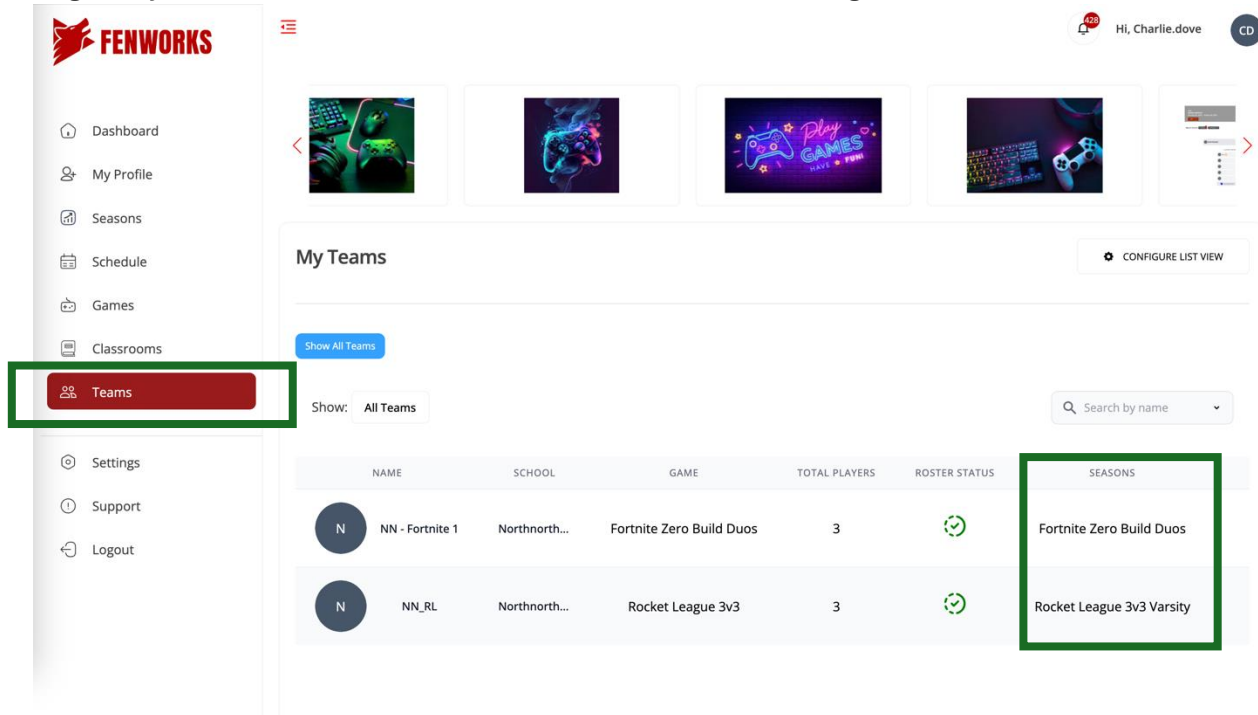

### Student Start of Season Checklist

- I have created an account on the Fenworks league platform
  - I have double checked to make sure my account information is correct.
- I have been put on to a roster for the correct game formats (individual and/or team)
  - Log into your account and click the “Teams” tab on the navigation bar